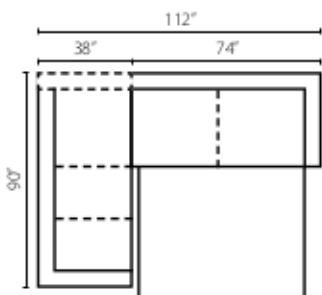

One Arm Sofa  
W74" D38" H34"  
1 Pillow

Armless Sofa  
W61" D38" H34"

Corner Sofa  
W90" D38" H34"  
2 Pillows

Armless Chair  
W24" D38" H34"

One Arm Regular  
Sleeper  
W74" D38" H34"  
1 Pillow

Armless  
Regular  
Sleeper  
W61" D38" H34"

Chaise  
W39" D65" H34"  
1 Pillow

Configuration A

Configuration B

Configuration C

Configuration D

Configuration E