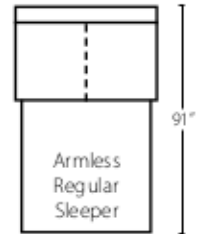

One Arm Sofa  
W74" D38" H34"  
1 Pillow

Armless Sofa  
W61" D38" H34"

Corner Sofa  
W90" D38" H34"  
2 Pillows

Armless Chair  
W24" D38" H34"

One Arm Regular  
Sleeper  
W74" D38" H34"  
1 Pillow

Armless  
Regular  
Sleeper  
W61" D38" H34"

Chaise  
W39" D65" H34"  
1 Pillow

Configuration A

Configuration B

Configuration C

Configuration D

Configuration E