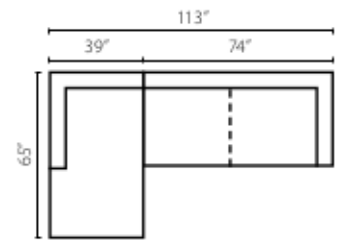

One Arm Sofa  
W74" D38" H34"  
1 Pillow

Armless Sofa  
W61" D38" H34"

Corner Sofa  
W90" D38" H34"  
2 Pillows

Armless Chair  
W24" D38" H34"

One Arm Regular  
Sleeper  
W74" D38" H34"  
1 Pillow

Armless  
Regular  
Sleeper  
W61" D38" H34"

Chaise  
W39" D65" H34"  
1 Pillow

Configuration A

Configuration B

Configuration C

Configuration D

Configuration E