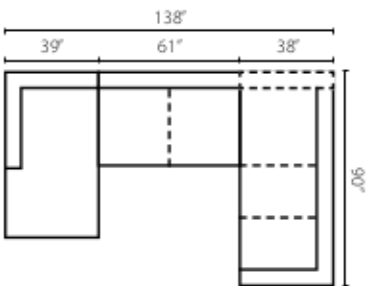

One Arm Sofa  
W74" D38" H34"  
1 Pillow

Armless Sofa  
W61" D38" H34"

Corner Sofa  
W90" D38" H34"  
2 Pillows

Armless Chair  
W24" D38" H34"

One Arm Regular  
Sleeper  
W74" D38" H34"  
1 Pillow

Armless  
Regular  
Sleeper  
W61" D38" H34"

Chaise  
W39" D65" H34"  
1 Pillow

Configuration A

Configuration B

Configuration C

Configuration D

Configuration E