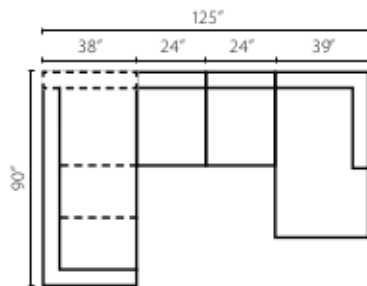

One Arm Sofa  
W74" D38" H34"  
1 Pillow

Armless Sofa  
W61" D38" H34"

Corner Sofa  
W90" D38" H34"  
2 Pillows

Armless Chair  
W24" D38" H34"

One Arm Regular  
Sleeper  
W74" D38" H34"  
1 Pillow

Armless  
Regular  
Sleeper  
W61" D38" H34"

Chaise  
W39" D65" H34"  
1 Pillow

Configuration A

Configuration B

Configuration C

Configuration D

Configuration E