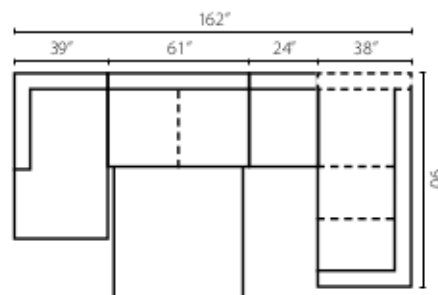

One Arm Sofa  
W74" D38" H34"  
1 Pillow

Armless Sofa  
W61" D38" H34"

Corner Sofa  
W90" D38" H34"  
2 Pillows

Armless Chair  
W24" D38" H34"

One Arm Regular  
Sleeper  
W74" D38" H34"  
1 Pillow

Armless  
Regular  
Sleeper  
W61" D38" H34"

Chaise  
W39" D65" H34"  
1 Pillow

Configuration A

Configuration B

Configuration C

Configuration D

Configuration E