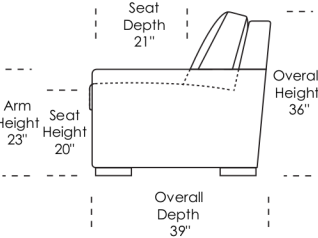

Standard Comfort Sleeper®

1. **Features:**
2. Featuring the patented Tiffany 24/7™ platform sleep system
   - Room to stretch out with true 80 inches of bedroom-length sleeping surface
   - Ultimate comfort on five inches of plush, high-density foam mattress
   - Under-sofa dust covers keeps dust and dirt from ever touching the mattress
   - Zero wall clearance
   - Quick-ship delivery
   - Double-needle top-stitch
   - High-density, high-resiliency foam seat cushions
   - Loose back and seat cushions
   - Lifetime warranty on frame
   - 10-year mechanism warranty

Mattress Options:

- Premier with Crypton® ticking
- Gel
- Tempur-Pedic®

Cushion Options:

- High-density, high-resiliency foam seat cushions encased in down and down back cushions available

Leg Options:

- Wood legs available in Walnut, Espresso or Acorn finish

Please use actual leather, fabric, Crypton®, Sunbrella® and Ultrasuede® swatches when specifying furniture as the colors shown may vary due to the printing process.

* Picture shows left arm seated. Please specify left or right arm seated when ordering.

All orders are in seated position.

† Dotted lines for Queen Plus sizes indicates the number of seats.

All dimensions are approximate and subject to change.