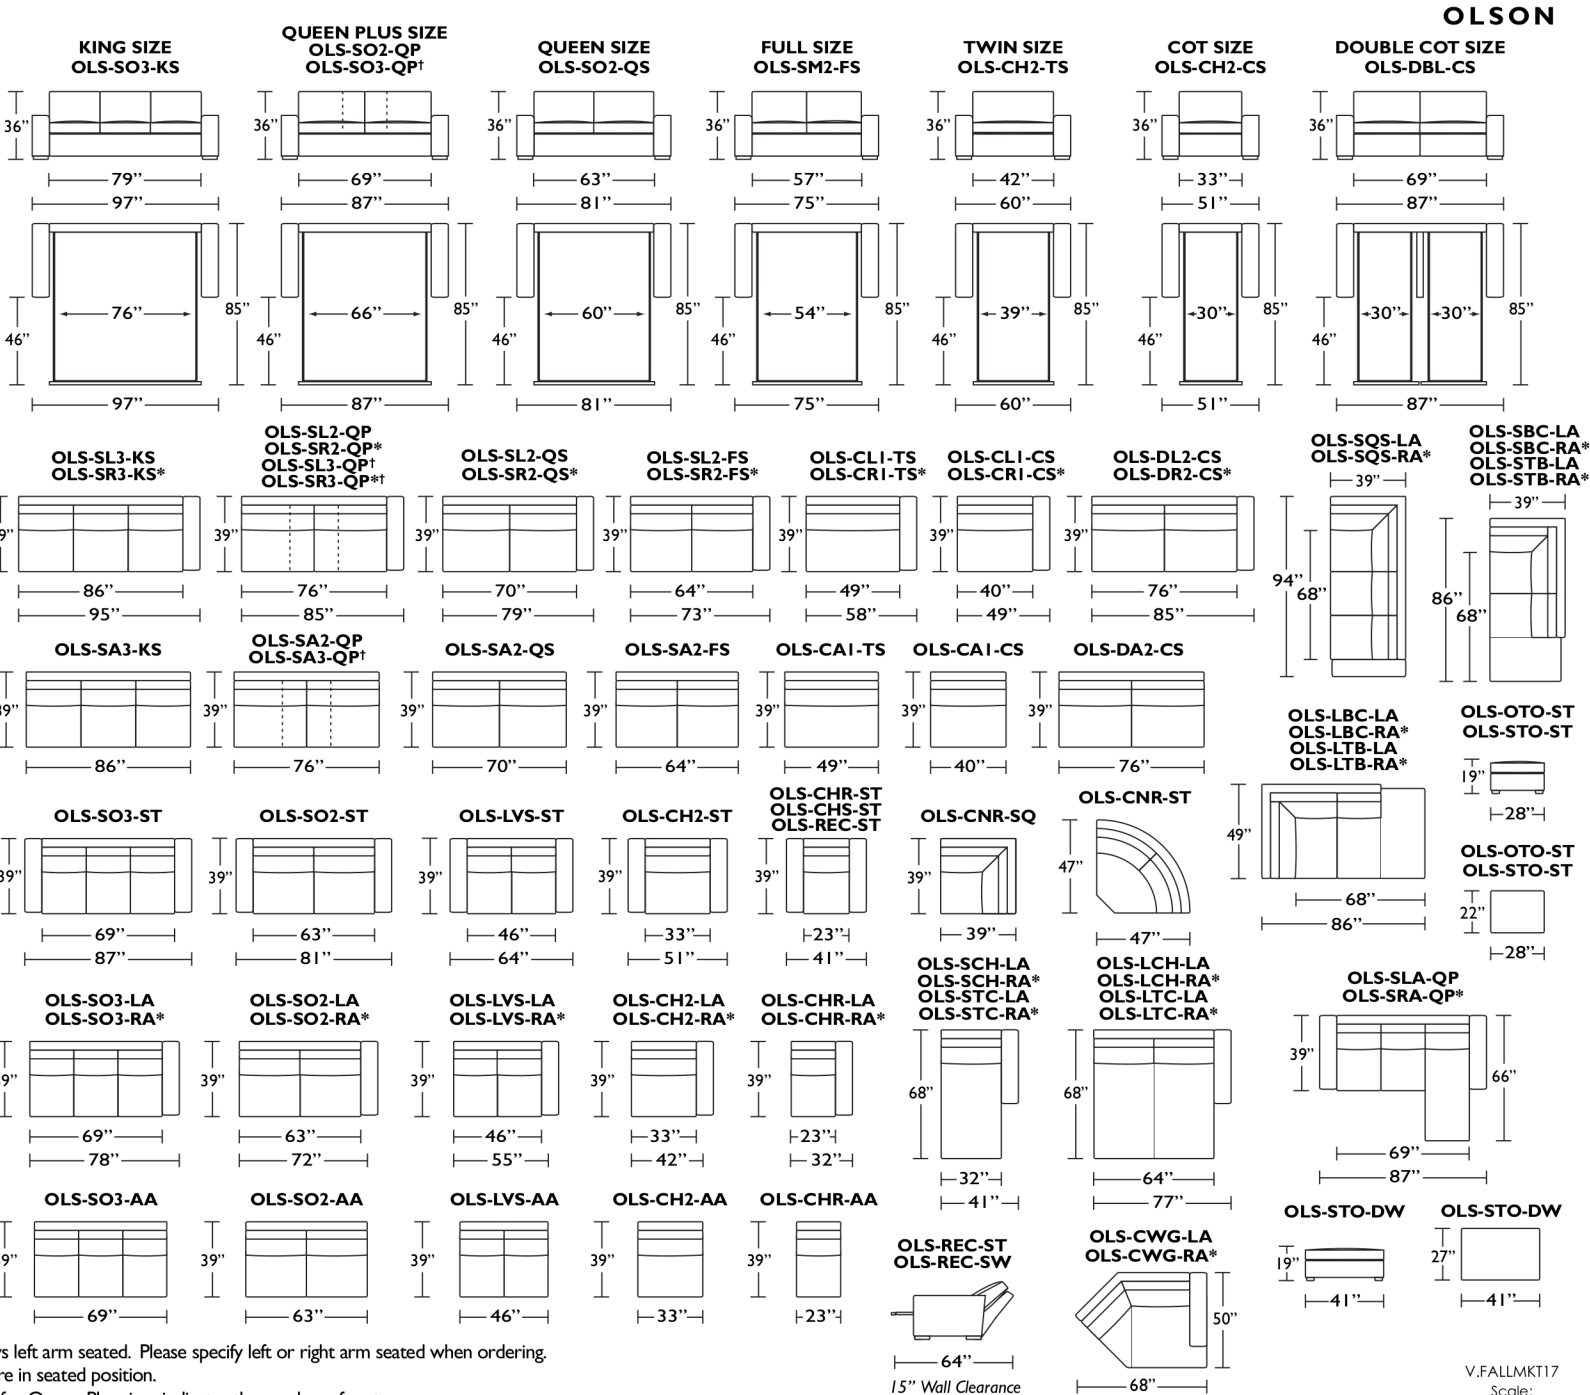

Standard Comfort Sleeper®

1. **Features:**
2. Featuring the patented Tiffany 24/7™ platform sleep system
   - Room to stretch out with true 80 inches of bedroom-length sleeping surface
   - Ultimate comfort on five inches of plush, high-density foam mattress
   - Under-sofa dust covers keeps dust and dirt from ever touching the mattress
   - Zero wall clearance
   - Quick-ship delivery
   - Double-needle top-stitch
   - High-density, high-resiliency foam seat cushions
   - Loose back and seat cushions
   - Lifetime warranty on frame
   - 10-year mechanism warranty

Mattress Options:

- Premier with Crypton® ticking
- Gel
- Tempur-Pedic®

Cushion Options:

- High-density, high-resiliency foam seat cushions encased in down and down back cushions available

Leg Options:

- Wood legs available in Walnut, Espresso or Acorn finish

Please use actual leather, fabric, Crypton®, Sunbrella® and Ultrasuede® swatches when specifying furniture as the colors shown may vary due to the printing process.

* Picture shows left arm seated. Please specify left or right arm seated when ordering.

All orders are in seated position.

† Dotted lines for Queen Plus sizes indicates the number of seats.

All dimensions are approximate and subject to change.