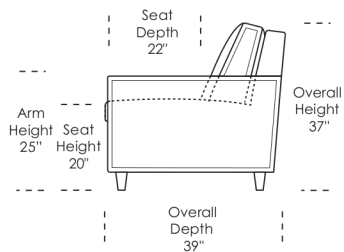

Standard Comfort Sleeper®

Features:

- Featuring the patented Tiffany 24/7™ platform sleep system
- Room to stretch out with true 80 inches of bedroom-length sleeping surface
- Ultimate comfort on four inches of plush, high-density foam mattress
- Zero wall clearance
- Quick-ship delivery
- Flat French welt
- High-density, high-resiliency foam seat cushions
- Loose back and seat cushions
- Lifetime warranty on frame
- 10-year mechanism warranty

Mattress Options:

- Premier with Crypton® ticking
- Gel
- Tempur-Pedic®

Cushion Options:

- High-density, high-resiliency foam seat cushions encased in down and down back cushions available

Leg Options:

- Wood legs available in Walnut, Espresso or Acorn finish

Please use actual leather, fabric, Crypton®, Sunbrella® and Ultrasuede® swatches when specifying furniture as the colors shown may vary due to the printing process.

* Picture shows left arm seated. Please specify left or right arm seated when ordering.

All orders are in seated position.

† Dotted lines for Queen Plus sizes indicates the number of seats.

All dimensions are approximate and subject to change.

Tiffany 24/7™ Convertible mechanism, U.S. Patents #6904628, #8893323, #9468303, #9668585. Additional patents pending.

V.FALLMKT17
Scale:
1/8 inch = 1 foot