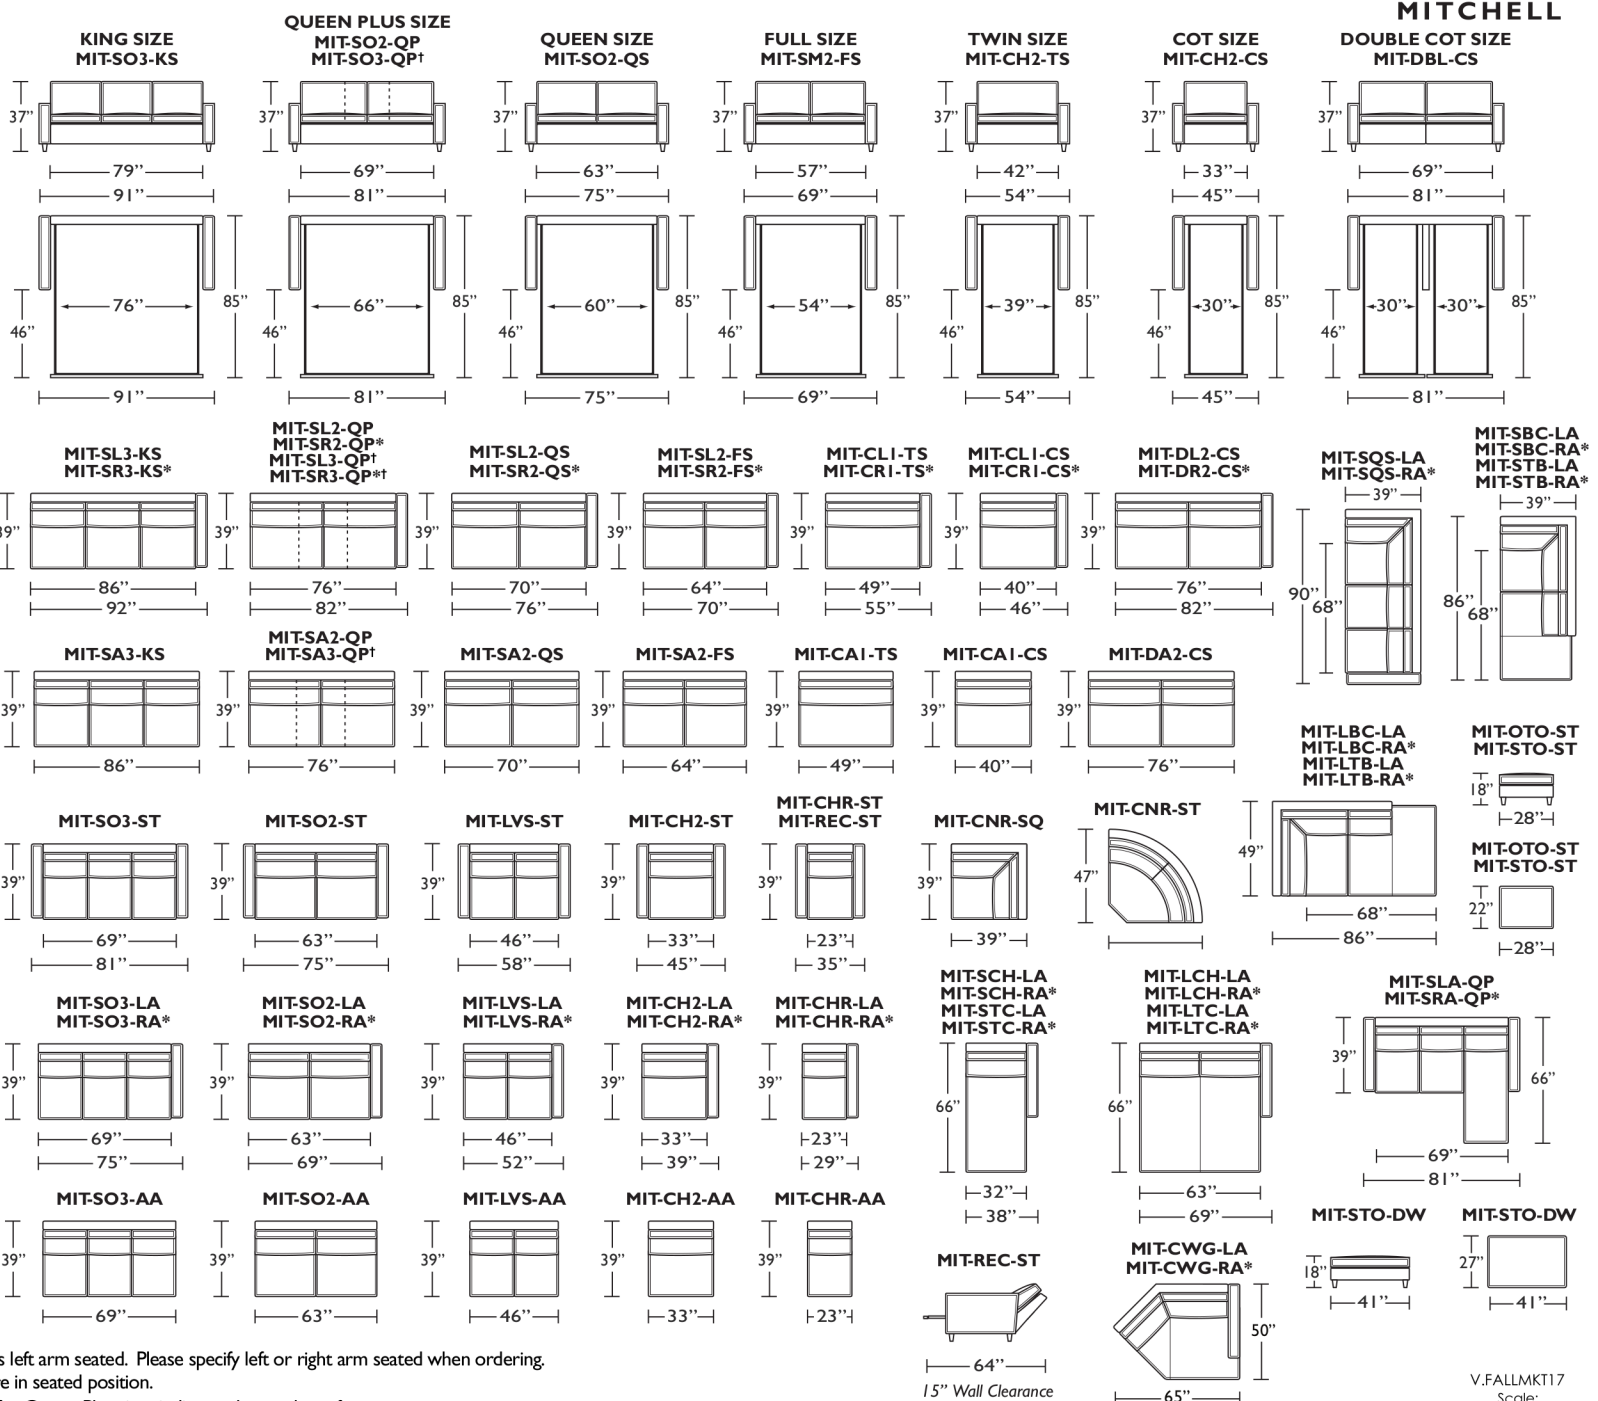

Standard Comfort Sleeper®

Features:

- Featuring the patented Tiffany 24/7™ platform sleep system
- Room to stretch out with true 80 inches of bedroom-length sleeping surface
- Ultimate comfort on four inches of plush, high-density foam mattress
- Zero wall clearance
- Quick-ship delivery
- Flat French welt
- High-density, high-resiliency foam seat cushions
- Loose back and seat cushions
- Lifetime warranty on frame
- 10-year mechanism warranty

Mattress Options:

- Premier with Crypton® ticking
- Gel
- Tempur-Pedic®

Cushion Options:

- High-density, high-resiliency foam seat cushions encased in down and down back cushions available

Leg Options:

- Wood legs available in Walnut, Espresso or Acorn finish

Please use actual leather, fabric, Crypton®, Sunbrella® and Ultrasuede® swatches when specifying furniture as the colors shown may vary due to the printing process.

* Picture shows left arm seated. Please specify left or right arm seated when ordering.

All orders are in seated position.

† Dotted lines for Queen Plus sizes indicates the number of seats.

All dimensions are approximate and subject to change.

Tiffany 24/7™ Convertible mechanism, U.S. Patents #6904628, #8893323, #9468303, #9668585. Additional patents pending.

V.FALLMKT17
Scale:
1/8 inch = 1 foot