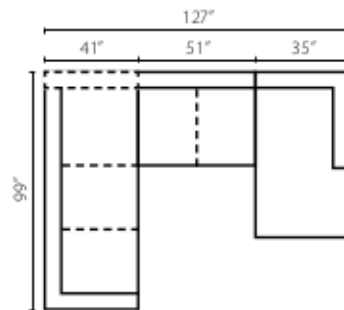

One Arm Sofa
W83"D41"H30"
2 Pillows

Armless Sofa
W76"D41"H30"

Armless Loveseat
W51"D41"H30"

Corner Sofa
W99"D41"H30"
4 Pillows

One Arm Queen
Sleeper
W83"D41"H30"
2 Pillows

94"

Chaise
W35"D64"H30"
2 Pillows

Configuration A