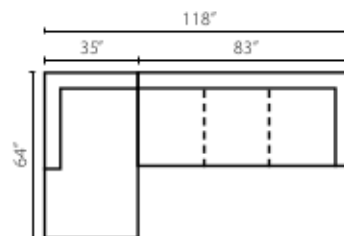

Configuration D