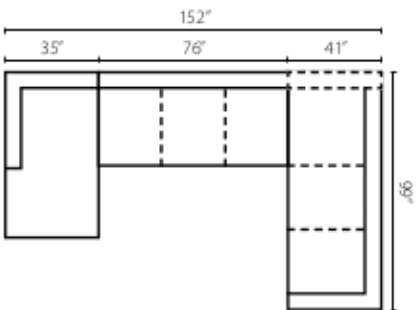

One Arm Sofa
W83"D41"H30"
2 Pillows

Armless Sofa
W76"D41"H30"

Armless Loveseat
W51"D41"H30"

Corner Sofa
W99"D41"H30"
4 Pillows

One Arm Queen
Sleeper
W83"D41"H30"
2 Pillows

94"

Chaise
W35"D64"H30"
2 Pillows

Configuration A