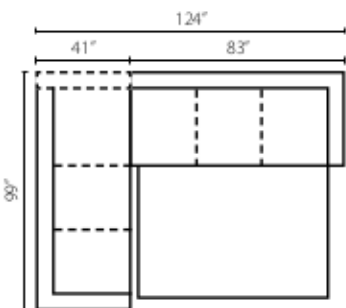

Configuration C