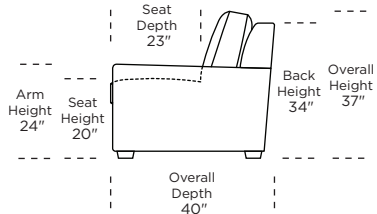

Leg height is 2"

Please use actual leather, fabric, Crypton®, Sunbrella® and Ultrasuede® swatches when specifying furniture as the colors shown may vary due to the printing process.

Note: Seat depth includes cushion overhang which may be up to 1"

* Picture shows left arm seated. Please specify left or right arm seated when ordering.

All orders are in seated position.

† Dotted lines for Queen Plus sizes indicates the number of seats.

All dimensions are approximate and subject to change.