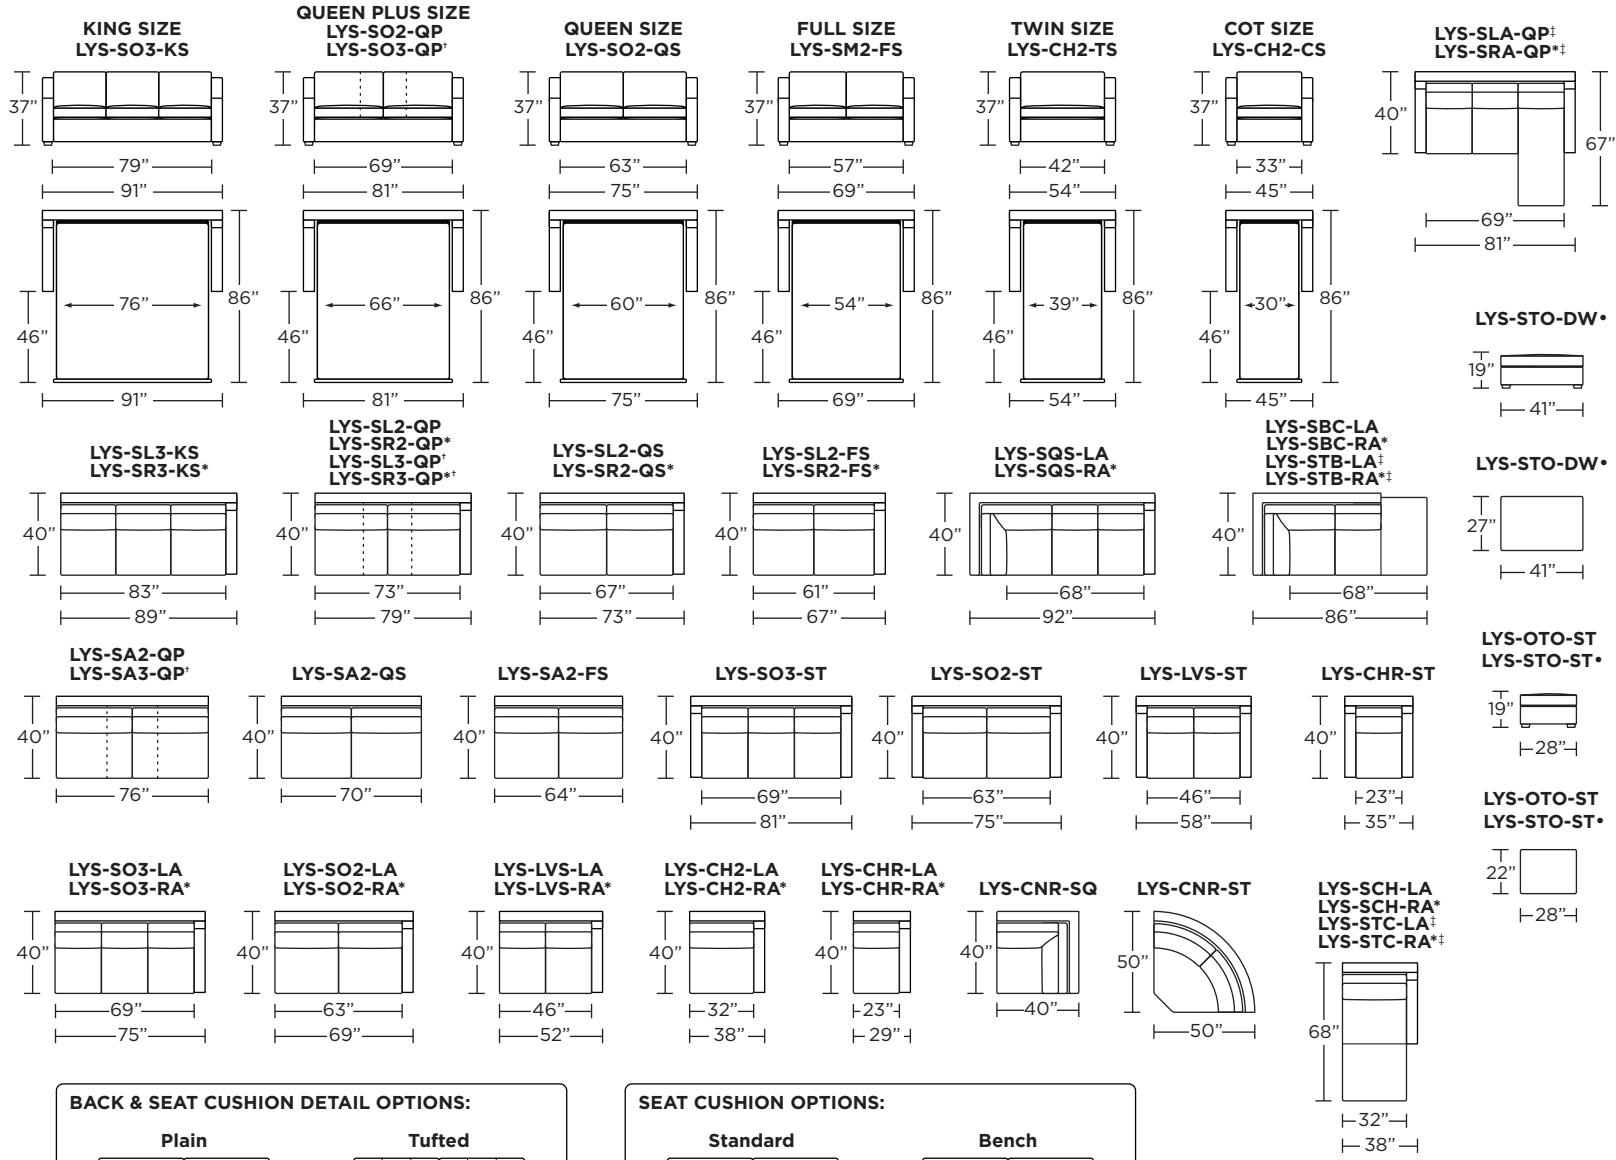

LYONS

LYS-STO-DW•

LYS-STO-DW•

**LYS-OTO-ST
LYS-STO-ST•**

**LYS-OTO-ST
LYS-STO-ST•**