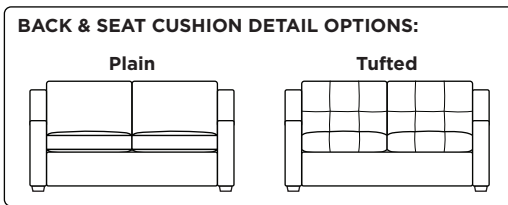

LYONS

LYS-STO-DW•

LYS-STO-DW•

**LYS-OTO-ST
LYS-STO-ST•**

**LYS-OTO-ST
LYS-STO-ST•**