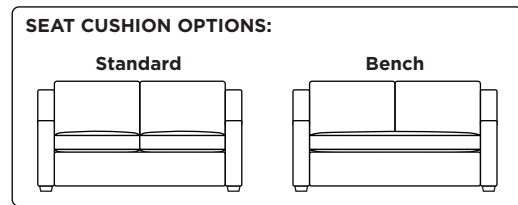

LYONS

LYS-STO-DW•

LYS-STO-DW•

**LYS-OTO-ST
LYS-STO-ST•**

**LYS-OTO-ST
LYS-STO-ST•**