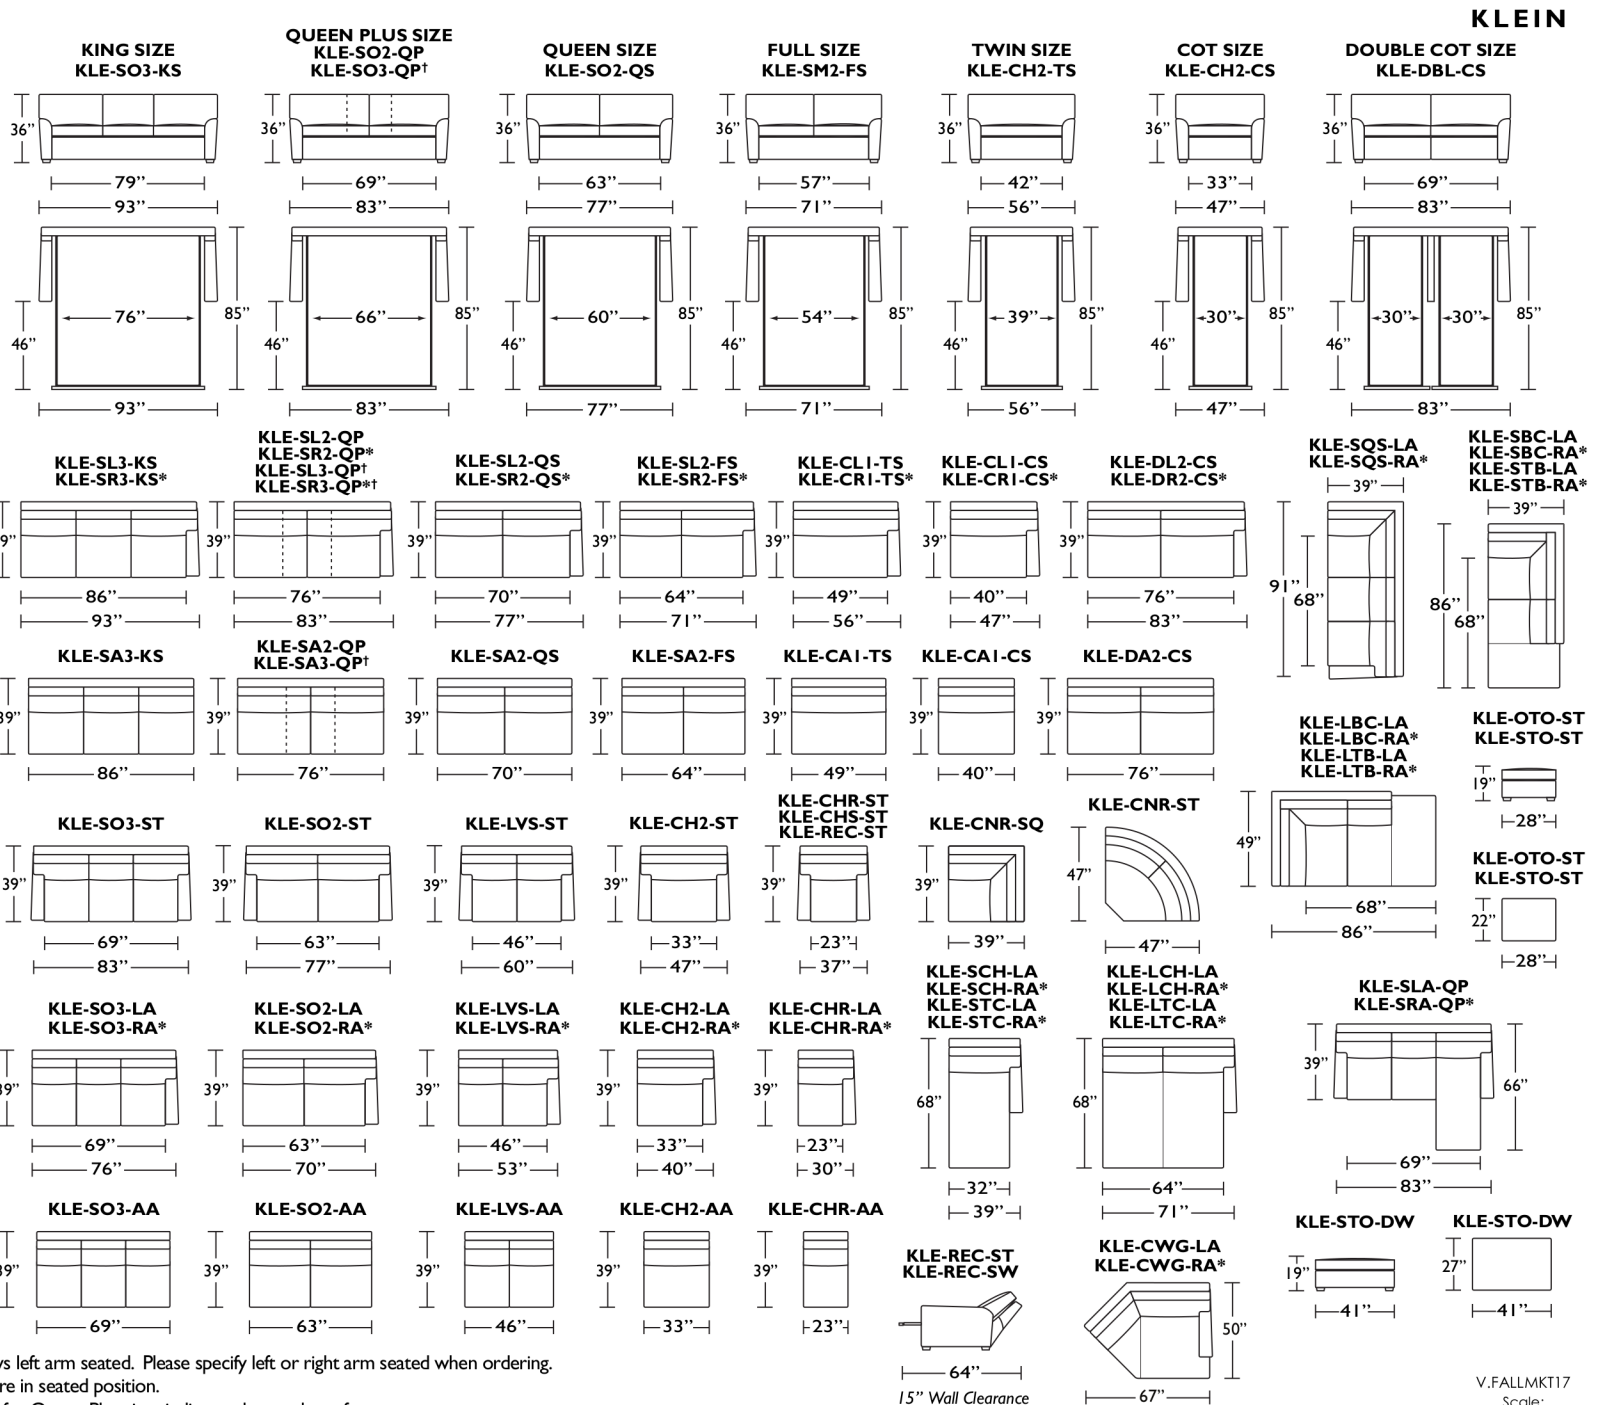

Standard Comfort Sleeper®

Features:

- Featuring the patented Tiffany 24/7™ platform sleep system
- Room to stretch out with true 80 inches of bedroom-length sleeping surface
- Ultimate comfort on five inches of plush, high-density foam mattress
- Under-sofa dust covers keeps dust and dirt from ever touching the mattress
- Zero wall clearance
- Quick-ship delivery
- Double-needle top-stitch
- High-density, high-resiliency foam seat cushions
- Loose back and seat cushions
- Lifetime warranty on frame
- 10-year mechanism warranty

Mattress Options:

- Premier with Crypton® ticking
- Gel
- Tempur-Pedic®

Cushion Options:

- High-density, high-resiliency foam seat cushions encased in down and down back cushions available

Leg Options:

- Wood legs available in Walnut, Espresso or Acorn finish

Please use actual leather, fabric, Crypton®, Sunbrella® and Ultrasuede® swatches when specifying furniture as the colors shown may vary due to the printing process.

* Picture shows left arm seated. Please specify left or right arm seated when ordering.

† Dotted lines for Queen Plus sizes indicates the number of seats.

All dimensions are approximate and subject to change.

Tiffany 24/7™ Convertible mechanism, U.S. Patents #6904628, #8893323, #9468303, #9668585. Additional patents pending.

V.FALLMKT17
Scale:
1/8 inch = 1 foot