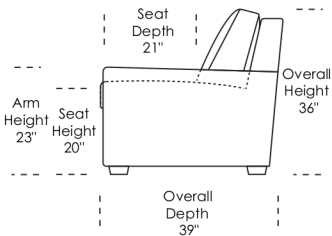

Standard Comfort Sleeper®

Features:

- Featuring the patented Tiffany 24/7™ platform sleep system
- Room to stretch out with true 80 inches of bedroom-length sleeping surface
- Ultimate comfort on five inches of plush, high-density foam mattress
- Under-sofa dust covers keeps dust and dirt from ever touching the mattress
- Zero wall clearance
- Quick-ship delivery
- Double-needle top-stitch
- High-density, high-resiliency foam seat cushions
- Loose back and seat cushions
- Lifetime warranty on frame
- 10-year mechanism warranty

Mattress Options:

- Premier with Crypton® ticking
- Gel
- Tempur-Pedic®

Cushion Options:

- High-density, high-resiliency foam seat cushions encased in down and down back cushions available

Leg Options:

- Wood legs available in Walnut, Espresso or Acorn finish

Please use actual leather, fabric, Crypton®, Sunbrella® and Ultrasuede® swatches when specifying furniture as the colors shown may vary due to the printing process.

* Picture shows left arm seated. Please specify left or right arm seated when ordering.

† Dotted lines for Queen Plus sizes indicates the number of seats.

All dimensions are approximate and subject to change.

Tiffany 24/7™ Convertible mechanism, U.S. Patents #6904628, #8893323, #9468303, #9668585. Additional patents pending.

V.FALLMKT17
Scale:
1/8 inch = 1 foot