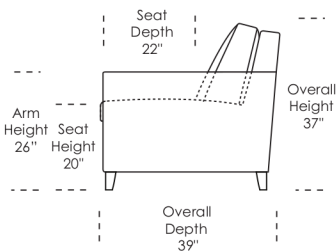

Standard Comfort Sleeper®

Features:

- Featuring the patented Tiffany 24/7™ platform sleep system
- Room to stretch out with true 80 inches of bedroom-length sleeping surface
- Ultimate comfort on four inches of plush, high-density foam mattress
- Zero wall clearance
- Quick-ship delivery
- Single-needle top-stitch
- High-density, high-resiliency foam seat cushions
- Loose back and seat cushions
- Lifetime warranty on frame
- 10-year mechanism warranty

Mattress Options:

- Premier with Crypton® ticking
- Gel
- Tempur-Pedic®

Cushion Options:

- High-density, high-resiliency foam seat cushions encased in down and down back cushions available

Leg Options:

- Wood legs available in Walnut, Espresso or Acorn finish

Please use actual leather, fabric, Crypton®, Sunbrella® and Ultrasuede® swatches when specifying furniture as the colors shown may vary due to the printing process.

* Picture shows left arm seated. Please specify left or right arm seated when ordering.

All orders are in seated position.

† Dotted lines for Queen Plus sizes indicates the number of seats.

All dimensions are approximate and subject to change.

Tiffany 24/7™ Convertible mechanism, U.S. Patents #6904628, #8893323, #9468303, #9668585. Additional patents pending.

V.FALLMKT17
Scale:
1/8 inch = 1 foot