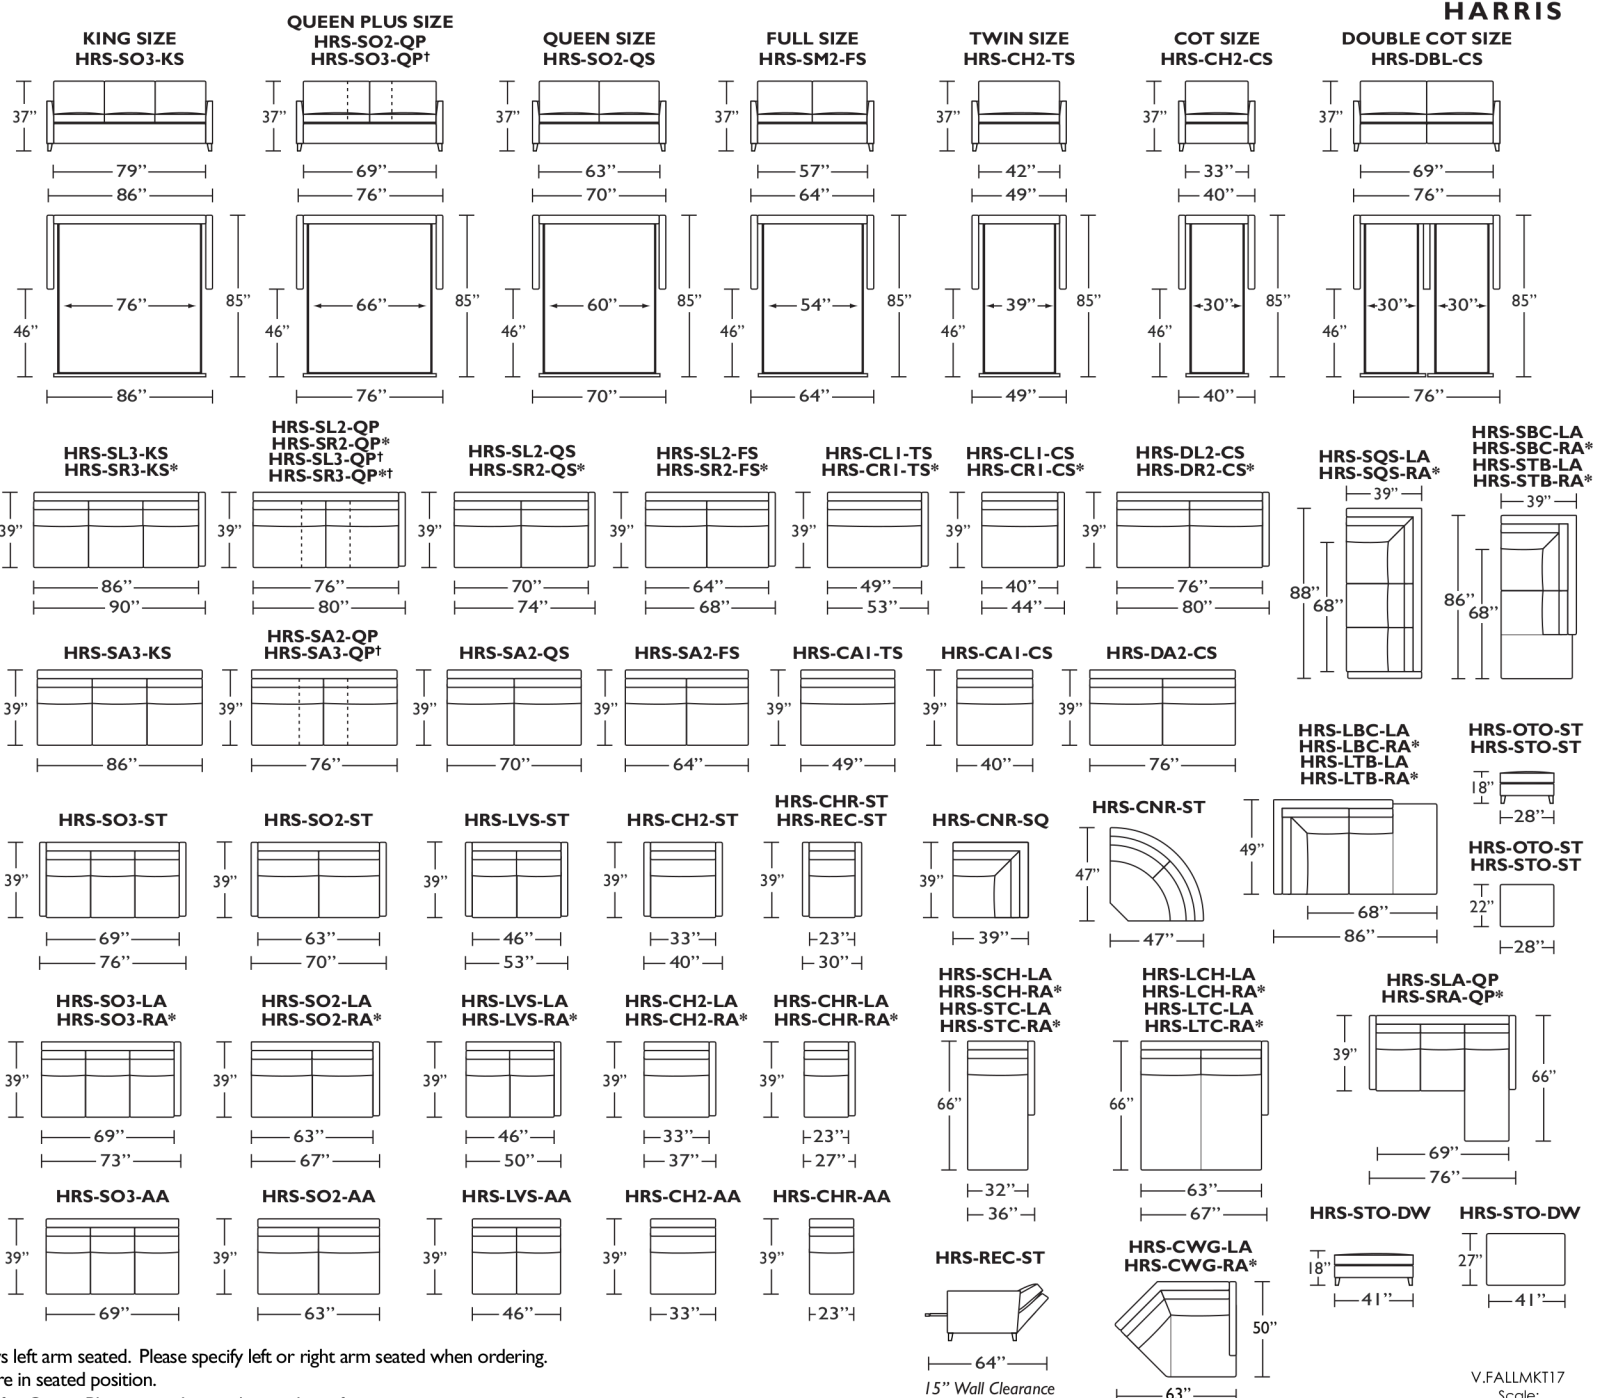

Standard Comfort Sleeper®

Features:

- Featuring the patented Tiffany 24/7™ platform sleep system
- Room to stretch out with true 80 inches of bedroom-length sleeping surface
- Ultimate comfort on four inches of plush, high-density foam mattress
- Zero wall clearance
- Quick-ship delivery
- Single-needle top-stitch
- High-density, high-resiliency foam seat cushions
- Loose back and seat cushions
- Lifetime warranty on frame
- 10-year mechanism warranty

Mattress Options:

- Premier with Crypton® ticking
- Gel
- Tempur-Pedic®

Cushion Options:

- High-density, high-resiliency foam seat cushions encased in down and down back cushions available

Leg Options:

- Wood legs available in Walnut, Espresso or Acorn finish

Please use actual leather, fabric, Crypton®, Sunbrella® and Ultrasuede® swatches when specifying furniture as the colors shown may vary due to the printing process.

* Picture shows left arm seated. Please specify left or right arm seated when ordering.

All orders are in seated position.

† Dotted lines for Queen Plus sizes indicates the number of seats.

All dimensions are approximate and subject to change.

Tiffany 24/7™ Convertible mechanism, U.S. Patents #6904628, #8893323, #9468303, #9668585. Additional patents pending.

V.FALLMKT17
Scale:
1/8 inch = 1 foot