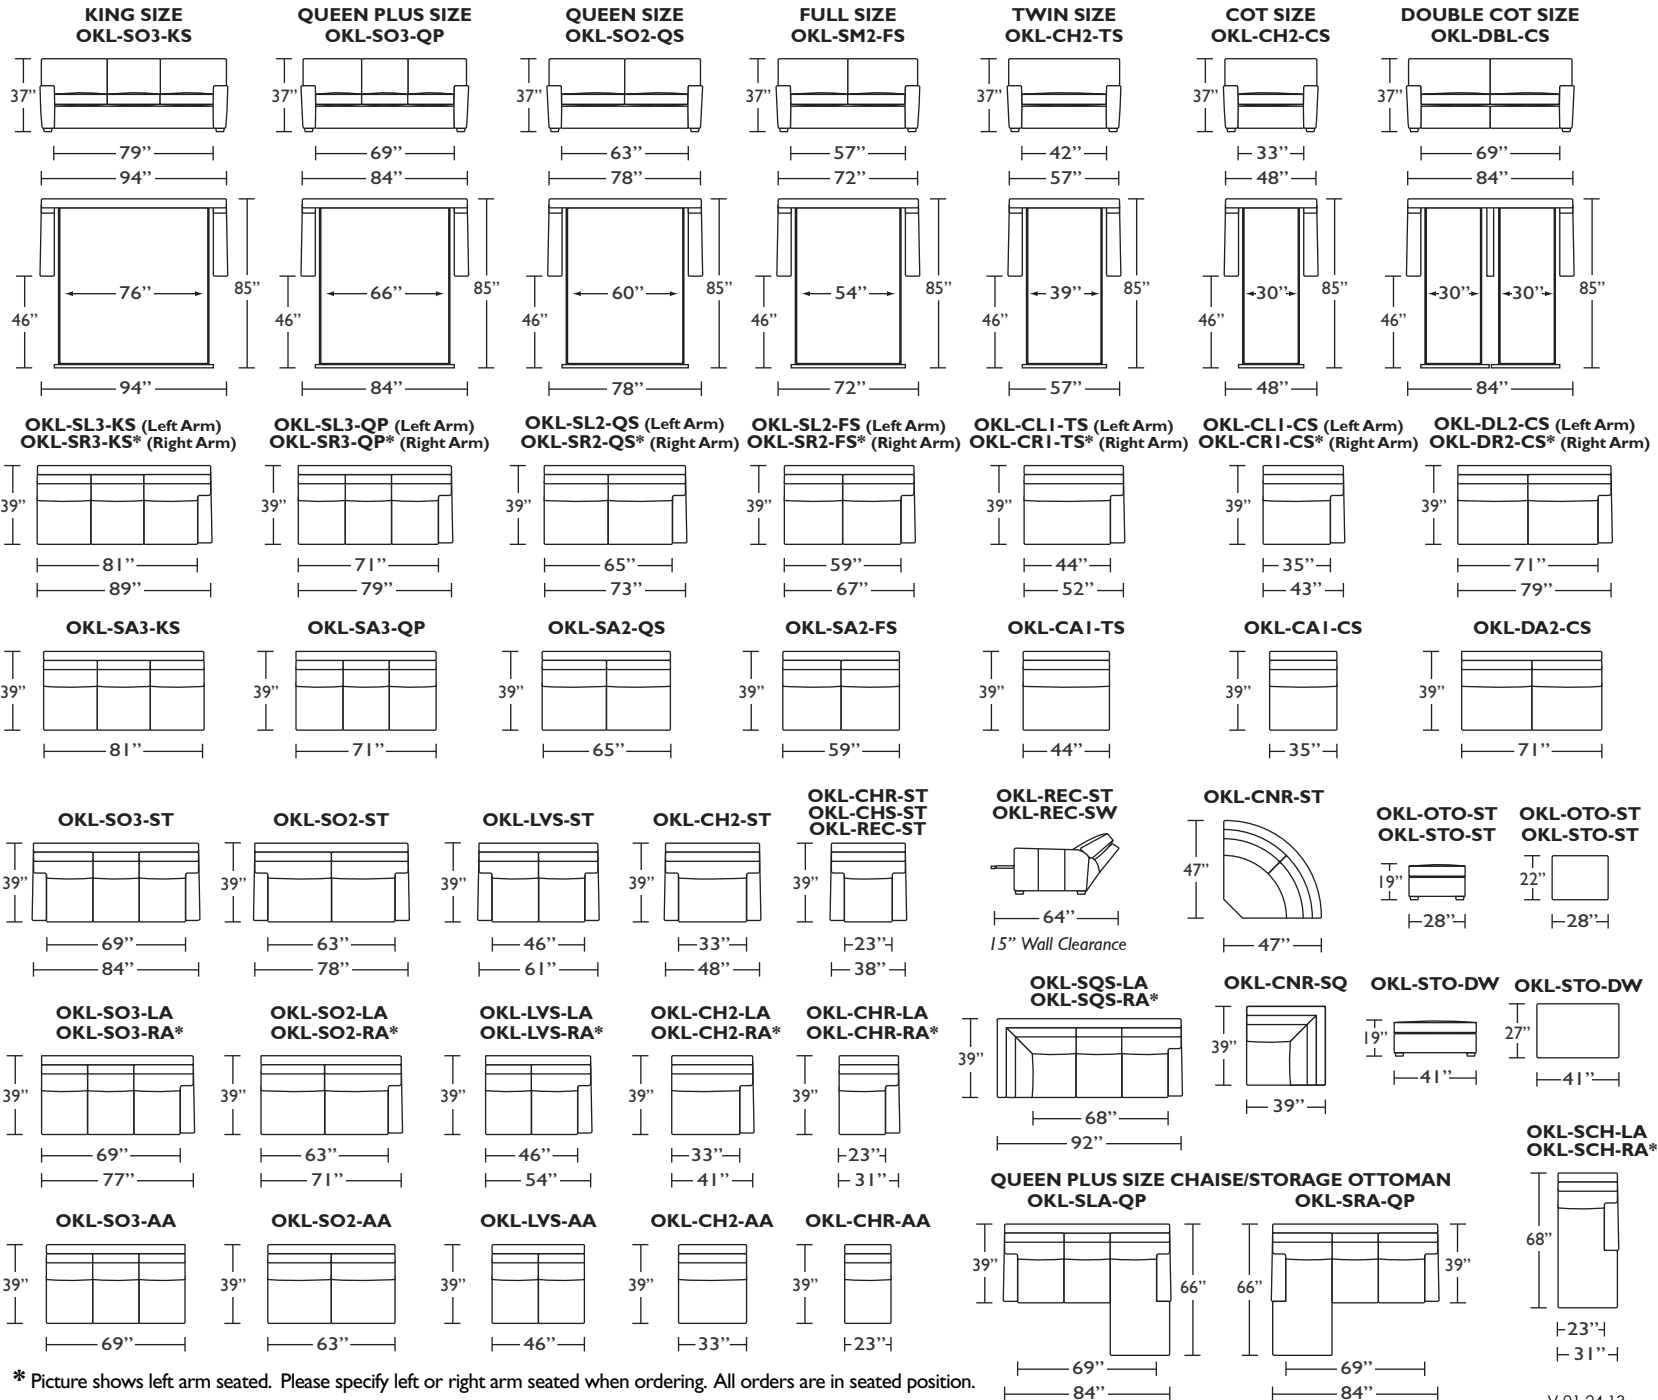

OAKLEIGH featuring the Tiffany 24/7™

Standard Comfort Sleeper™

Features:

- Luxurious sleeping with no springs, no bars and no sagging
- Room to stretch out with true 80 inches of bedroom-length sleeping surface
- Ultimate comfort on five inches of plush, high-density foam
- Complete choice from over 300 leather, Ultrasuede® and Fabric™ options
- Zero wall clearance
- Under sofa dust covers keeps dust and dirt from ever touching the mattress
- Space saving engineering means getting a bigger bed in a smaller room
- Quick-ship delivery
- Lifetime warranty on frame
- Single-needle top stitching
- Loose back & seat cushions
- 10 year mechanism warranty

All dimensions are approximate and subject to change.

\* Picture shows left arm seated. Please specify left or right arm seated when ordering. All orders are in seated position.