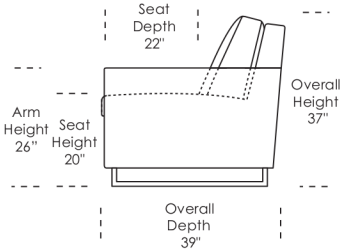

Standard Comfort Sleeper®

Features:

- Featuring the patented Tiffany 24/7™ platform sleep system
- Room to stretch out with true 80 inches of bedroom-length sleeping surface
- Ultimate comfort on four inches of plush, high-density foam mattress
- Zero wall clearance
- Quick-ship delivery
- Single-needle top-stitch
- High-density, high-resiliency foam seat cushions
- Loose back and seat cushions
- Lifetime warranty on frame
- 10-year mechanism warranty
- Brushed stainless steel sled leg

* Picture shows left arm seated. Please specify left or right arm seated when ordering.
All orders are in seated position.

† Dotted lines for Queen Plus sizes indicates the number of seats.

All dimensions are approximate and subject to change.