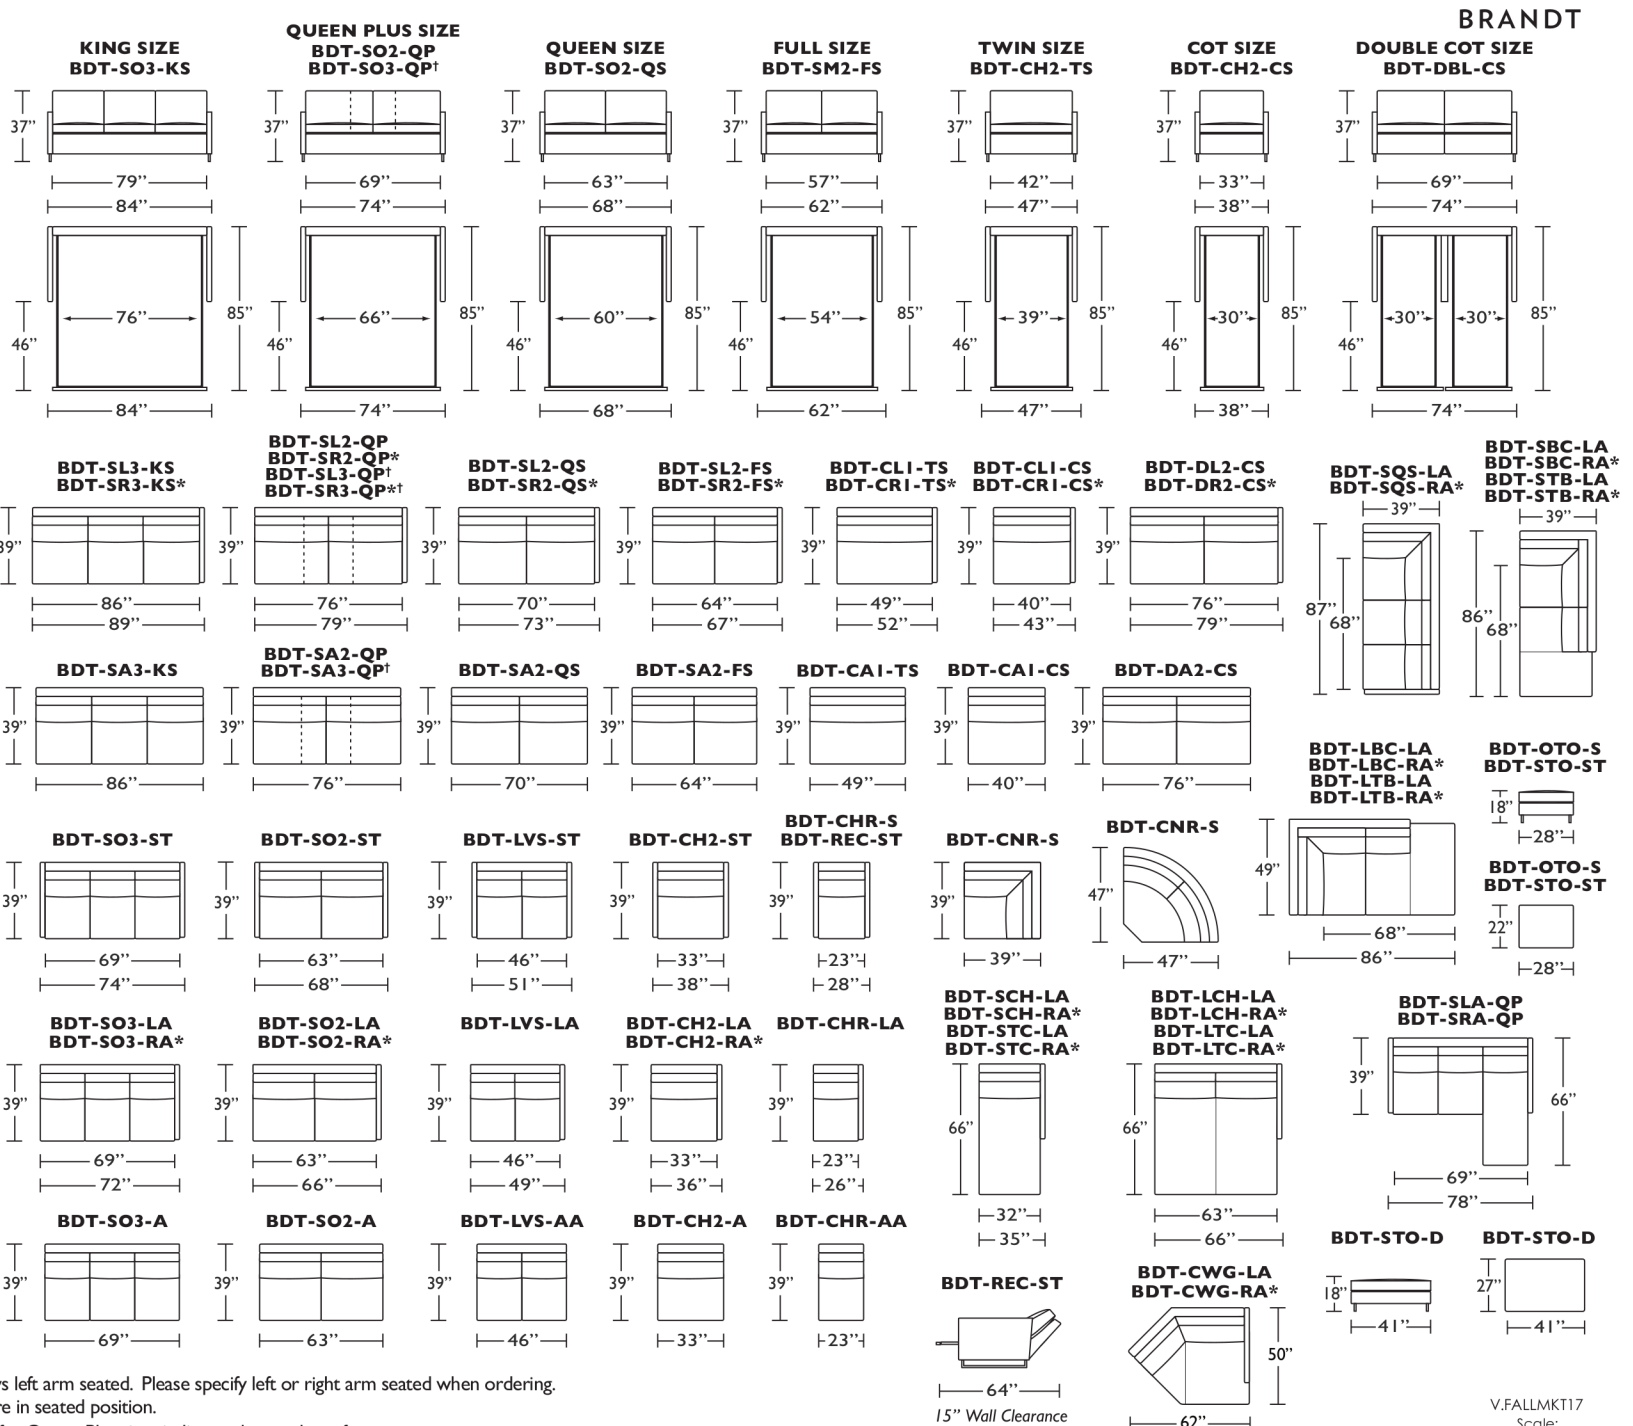

Standard Comfort Sleeper®

Features:

- Featuring the patented Tiffany 24/7™ platform sleep system
- Room to stretch out with true 80 inches of bedroom-length sleeping surface
- Ultimate comfort on four inches of plush, high-density foam mattress
- Zero wall clearance
- Quick-ship delivery
- Single-needle top-stitch
- High-density, high-resiliency foam seat cushions
- Loose back and seat cushions
- Lifetime warranty on frame
- 10-year mechanism warranty
- Brushed stainless steel sled leg

* Picture shows left arm seated. Please specify left or right arm seated when ordering.
All orders are in seated position.

† Dotted lines for Queen Plus sizes indicates the number of seats.

All dimensions are approximate and subject to change.

Tiffany 24/7™ Convertible mechanism, U.S. Patents #6904628, #8893323, #9468303, #9668585.
Additional patents pending.

V.FALLMKT17
Scale:
1/8 inch = 1 foot